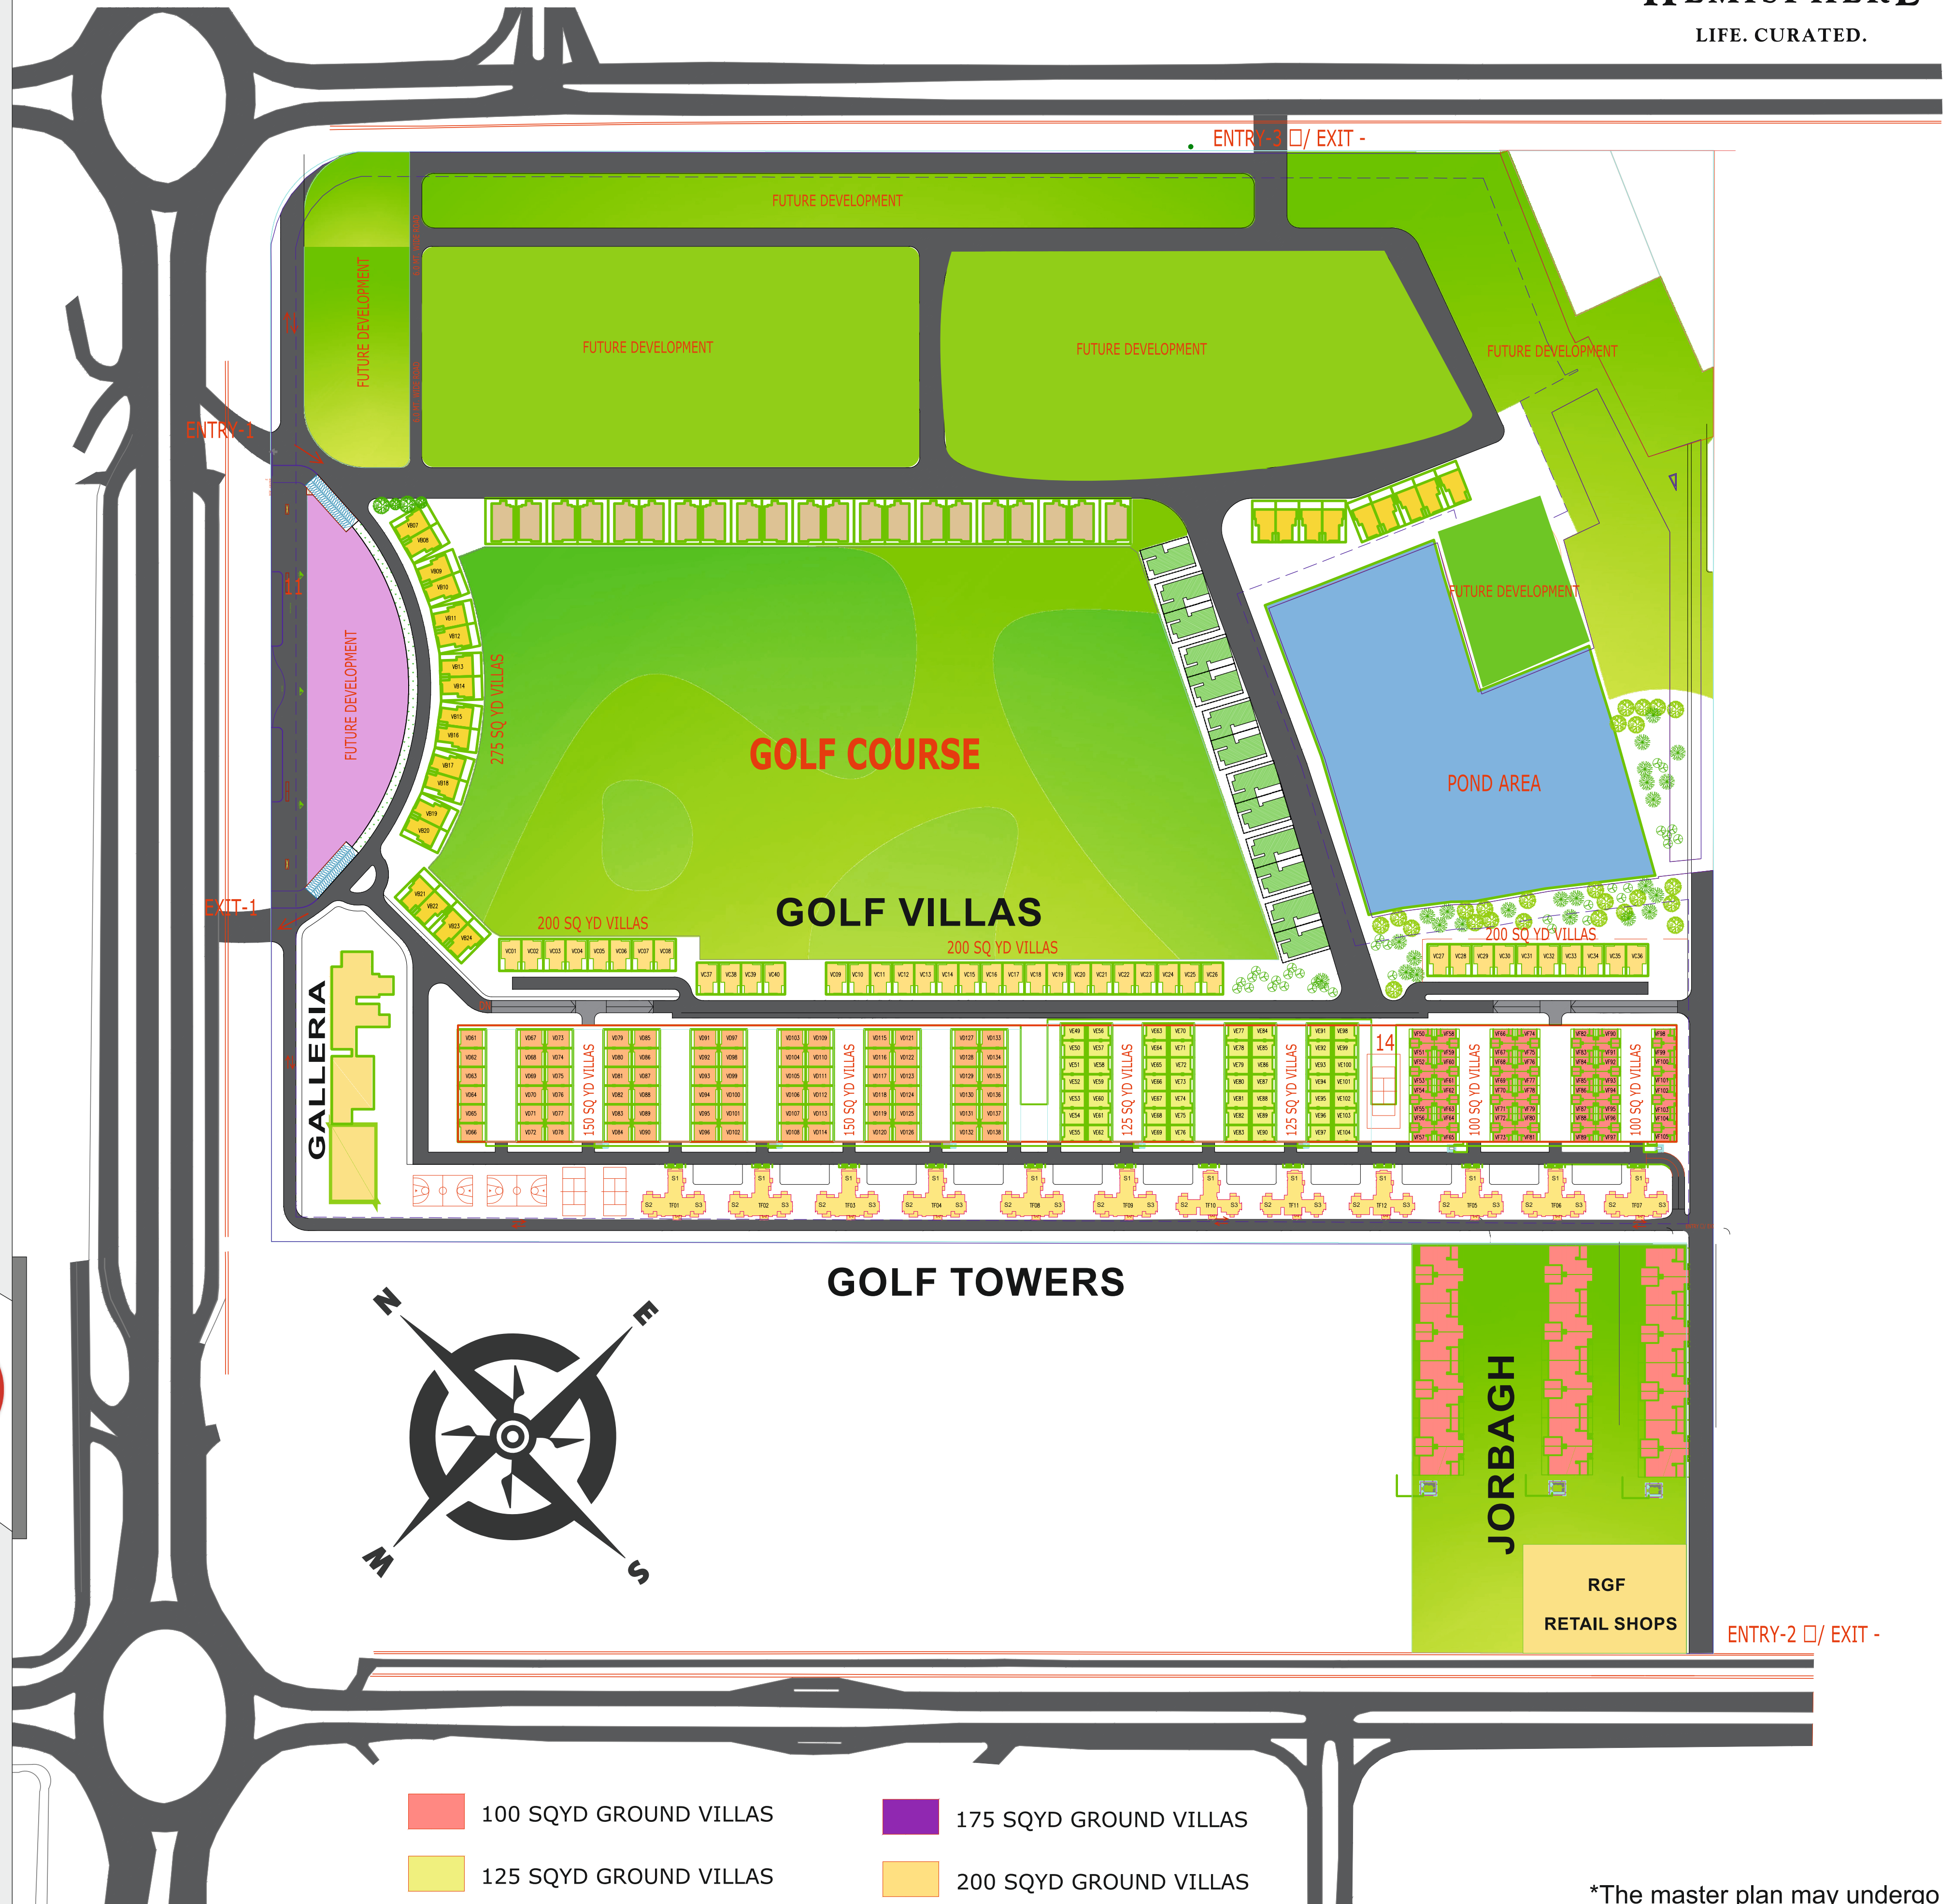

MASTER PLAN

THE
HEMISPHERE
LIFE. CURATED.

DELTA-1 METRO STATION

- | | |
|--------------------------------------------------------------------------------------------------------------|----------------------------------------------------------------------------------------------------------------|
|  100 SQYD GROUND VILLAGES |  175 SQYD GROUND VILLAGES |
|  125 SQYD GROUND VILLAGES |  200 SQYD GROUND VILLAGES |
|  150 SQYD GROUND VILLAGES |  275 SQYD GROUND VILLAGES |

*The master plan may undergo changes in accordance with future developments.